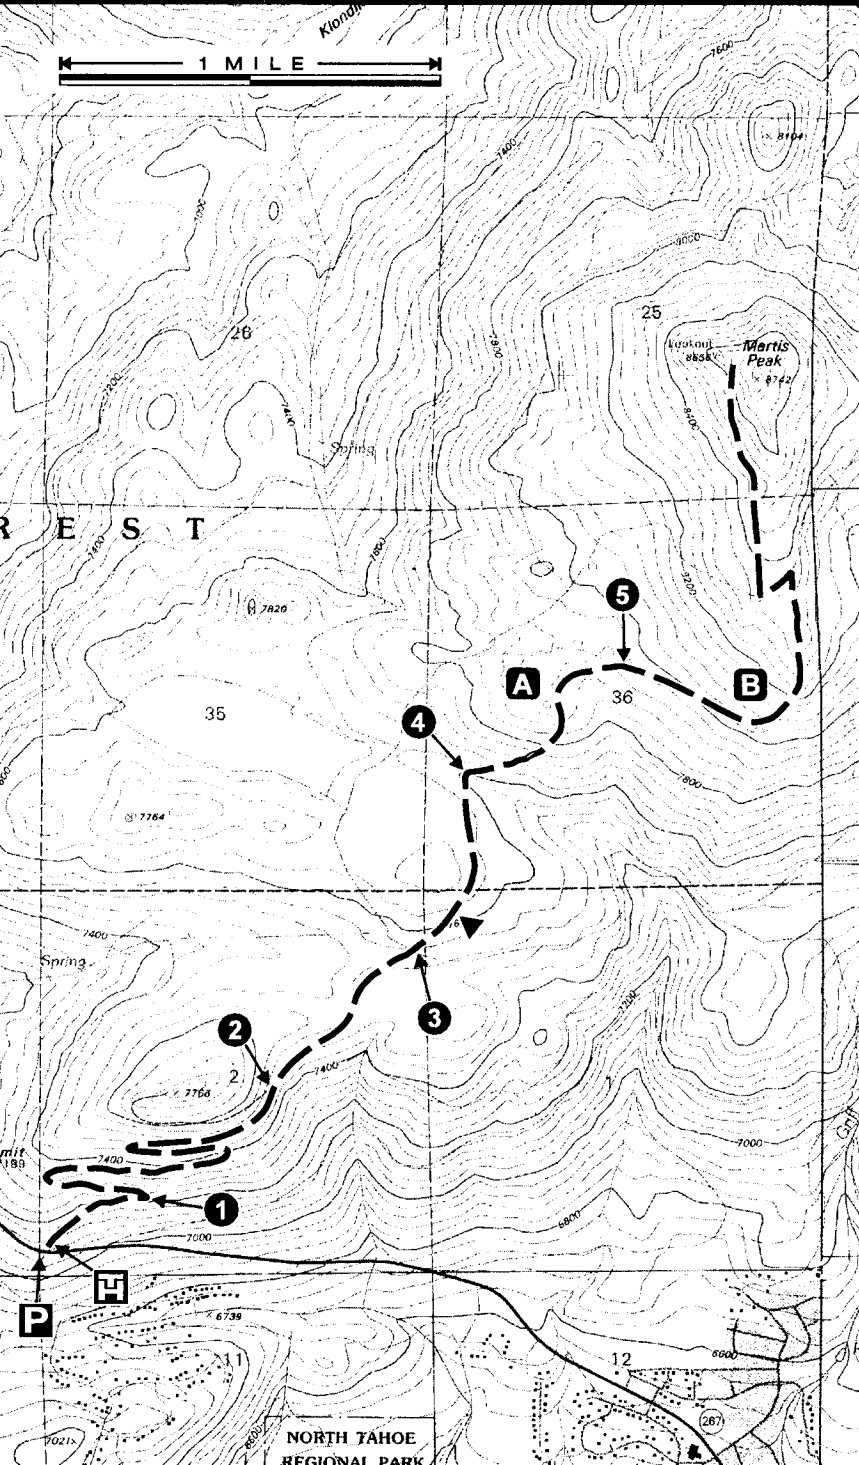

# TAHOE RIM TRAIL TO MARTIS PEAK

Topo Map: Martis Peak

1 MILE

NORTH TAHOE  
REGIONAL PARK