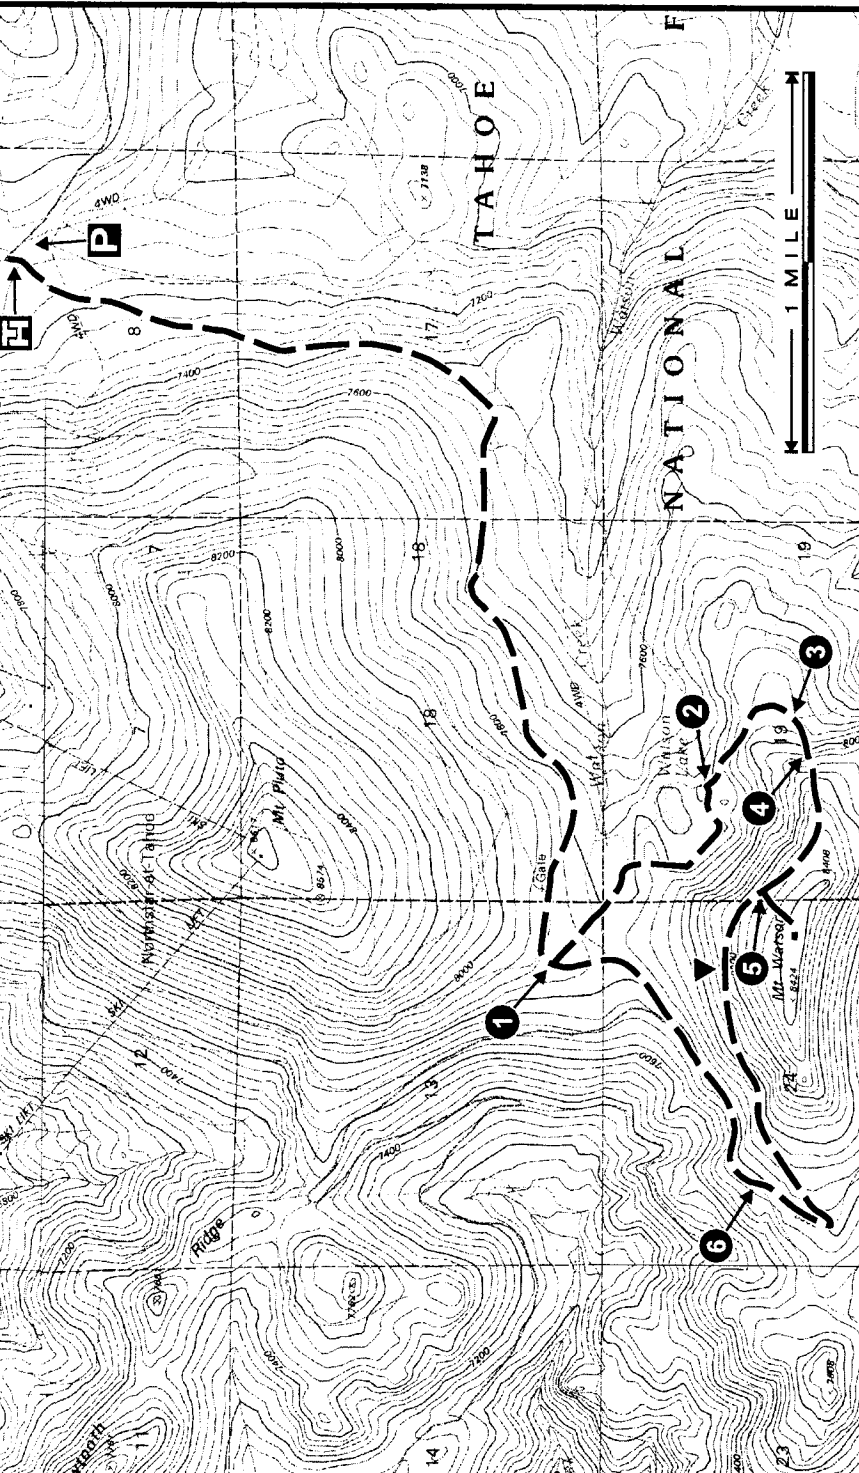

WATSON LAKE TO WATSON SUMMIT LOOP

Topo Maps: Martis Peak, Kings Beach, Tahoe City

H

P

8

18

19

1

2

4

5

6

3

19

19

19

19

23

Nipponia of Tahoe

Mt. Platta

Ridge

Watson Lake

Mt. Werner

Gale

14

15

23

23