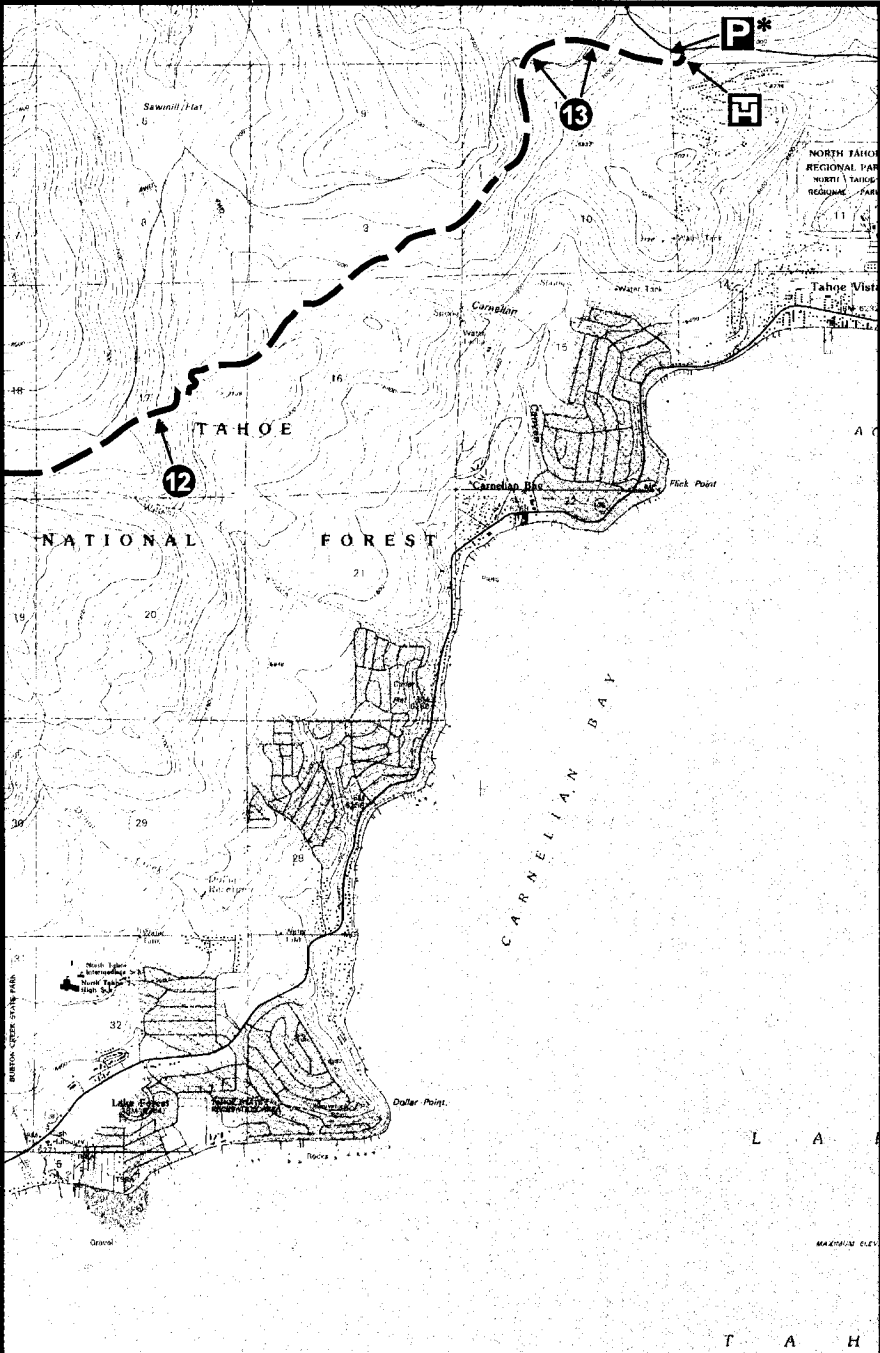

TAHOE RIM TRAIL: TAHOE CITY TO BROCKWAY SUMMIT

Topo Maps: Tahoe City, Kings Beach, Martis Peak

L A

T A H

MAJOR ELEV.