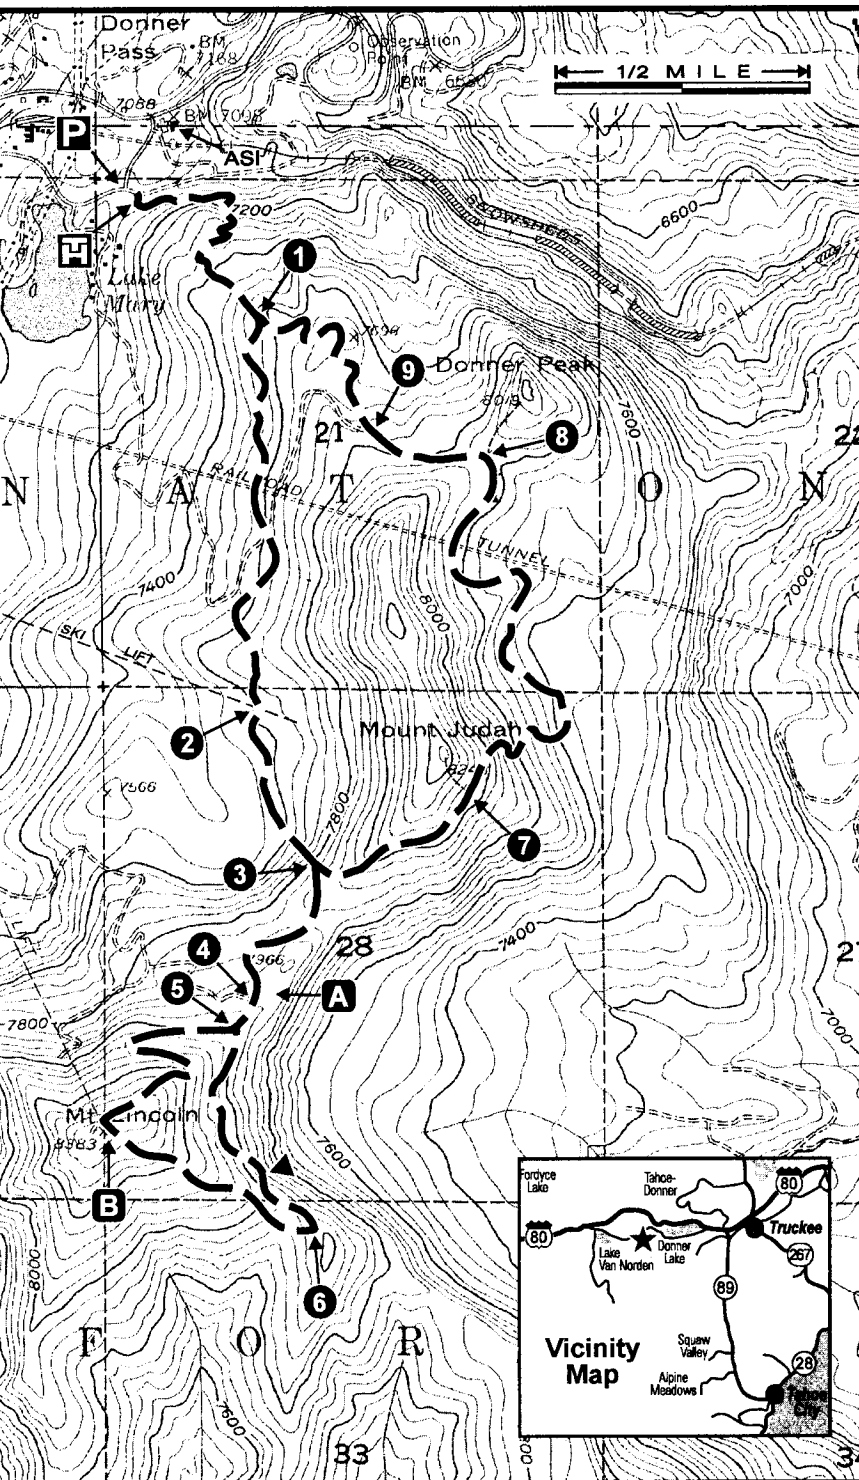

MOUNT LINCOLN & MOUNT JUDAH LOOP

Topo Map: Norden

← 1/2 MILE →

P

H

1

9

8

2

3

4

5

6

7

B

33

Vicinity Map