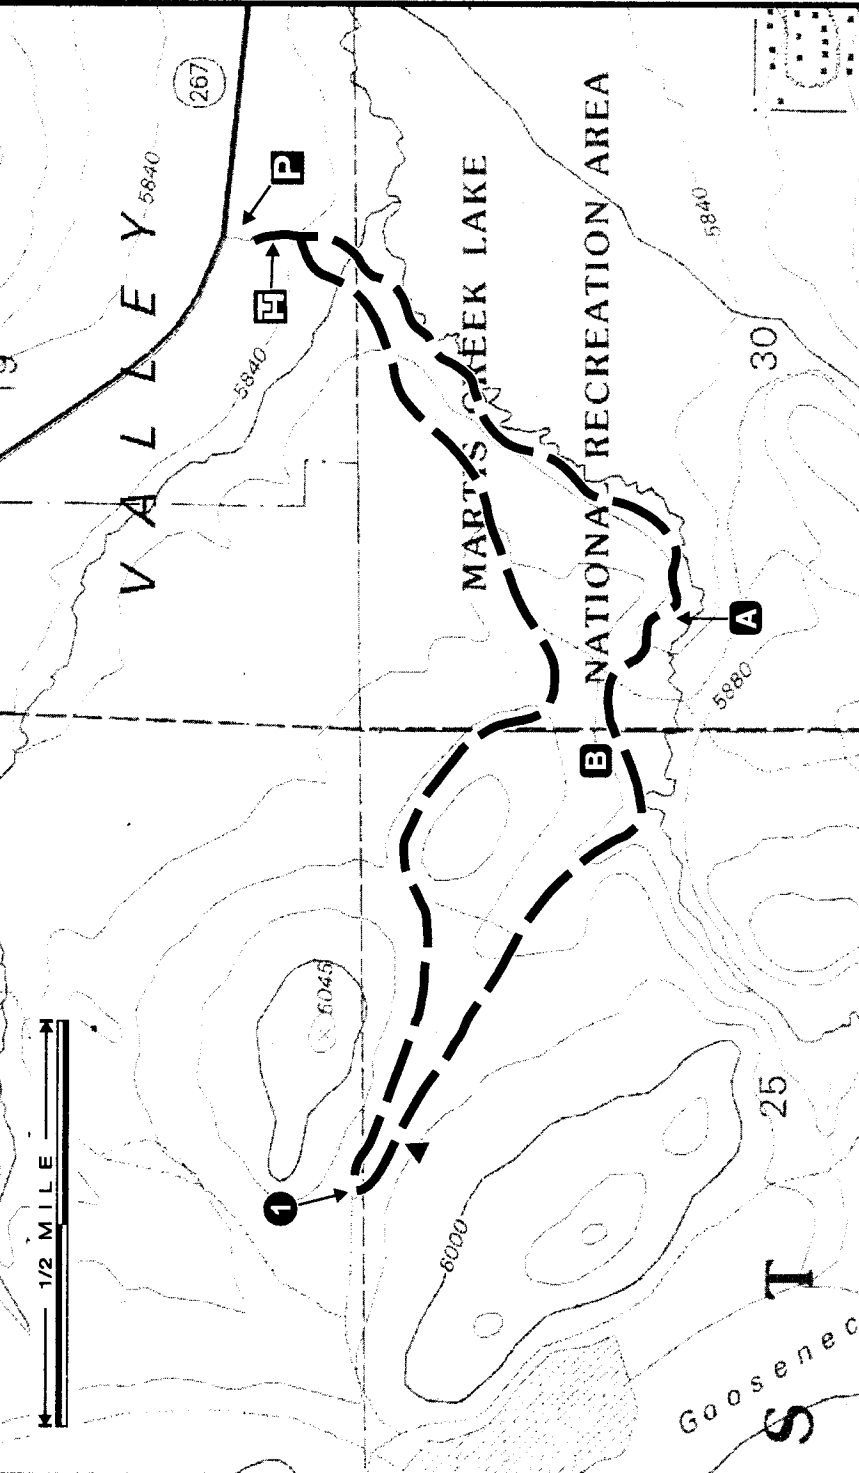

MARTIS CREEK WILDLIFE AREA LOOP

Topo Map: Truckee

1/2 MILE

V A L L E Y

(267)

H P

MARTIS CREEK LAKE

NATIONAL RECREATION AREA

Gooseneck
S T