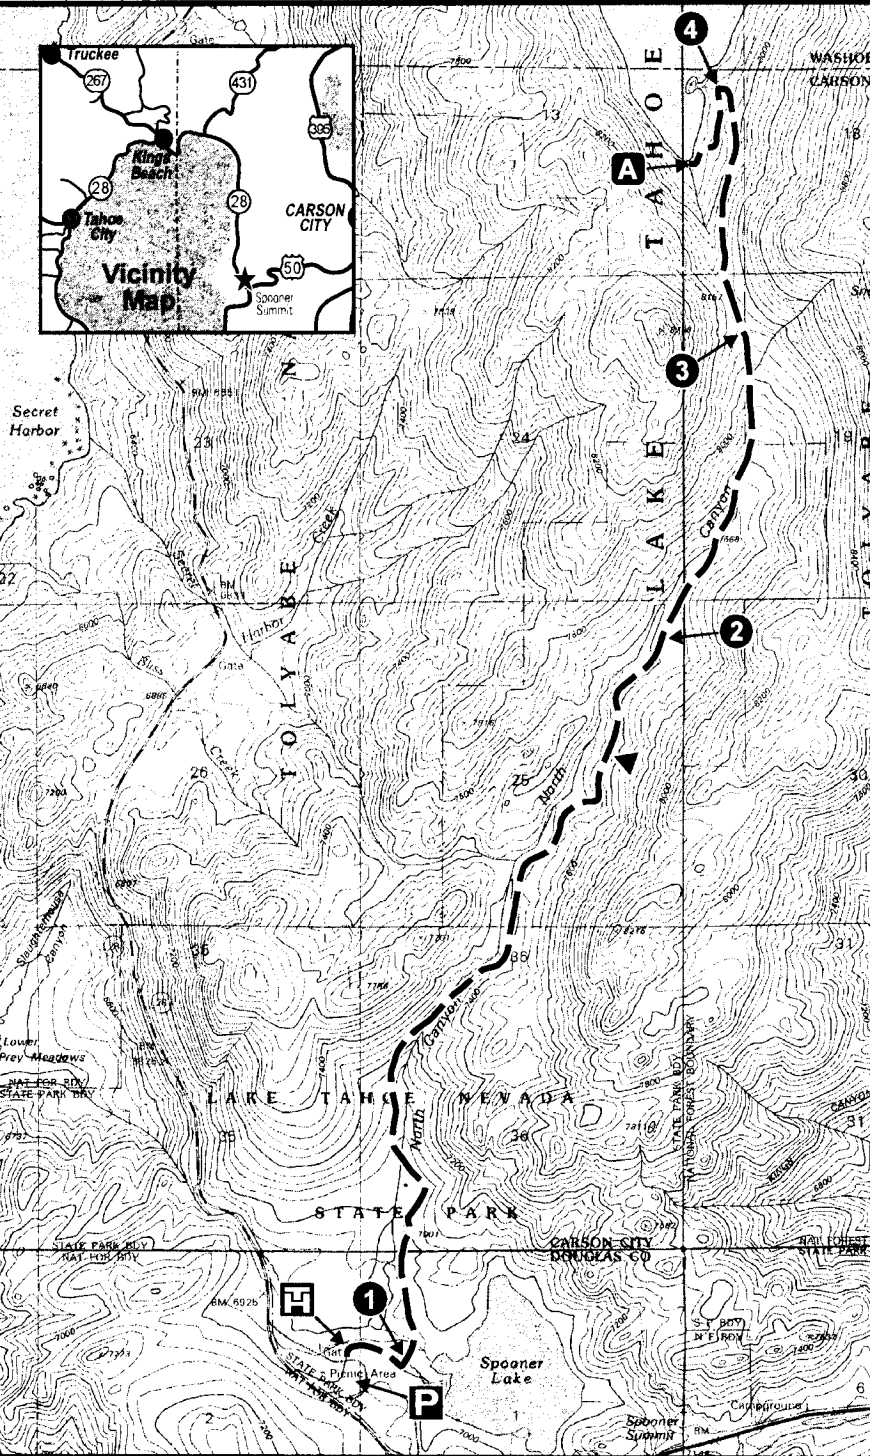

MARLETTE LAKE

Topo Maps: Glenbrook, Marlette Lake

T A H O E
L A K E
C a n y o n

LAKE TAHOE NEVADA

STATE PARK

CARSON CITY
DOUGLAS CO

Spooer Lake

Spooer Summit

Harbor

Truckee

Kings Beach

Tahoe City

T O L Y A B E

N o r t h

N o r t h

N o r t h

24

23

22

23

26

25

24

23