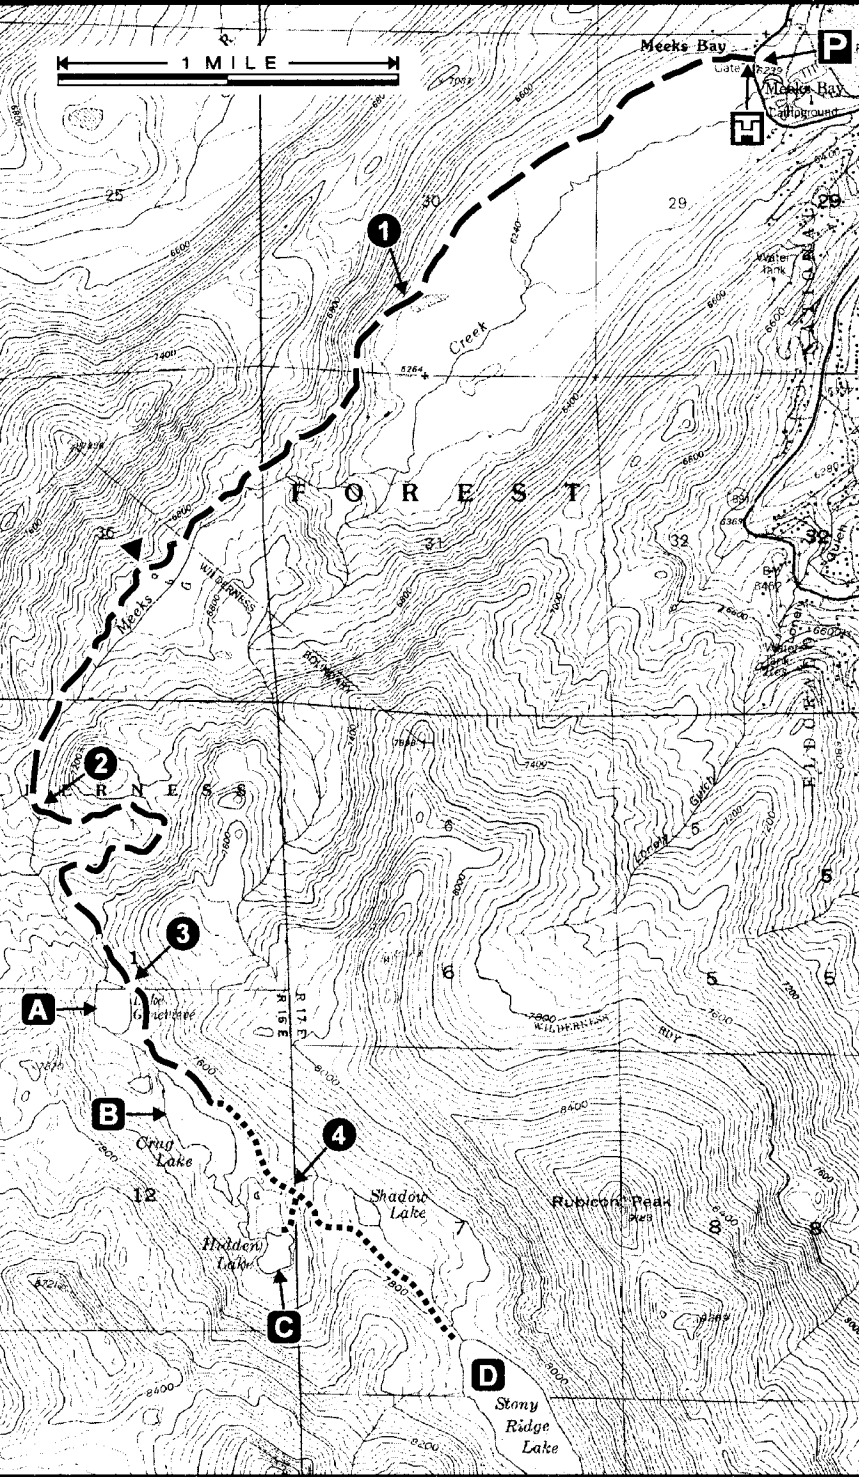

LAKE GENEVIEVE AND CRAG LAKE

Topo Maps: Homewood, Rockbound Valley

Meeks Bay
Meeks Bay
Campground
P
H

1

FOREST

2

RNE S

3

A

B

4

C

D

Crag Lake

Shadow Lake

Hidden Lake