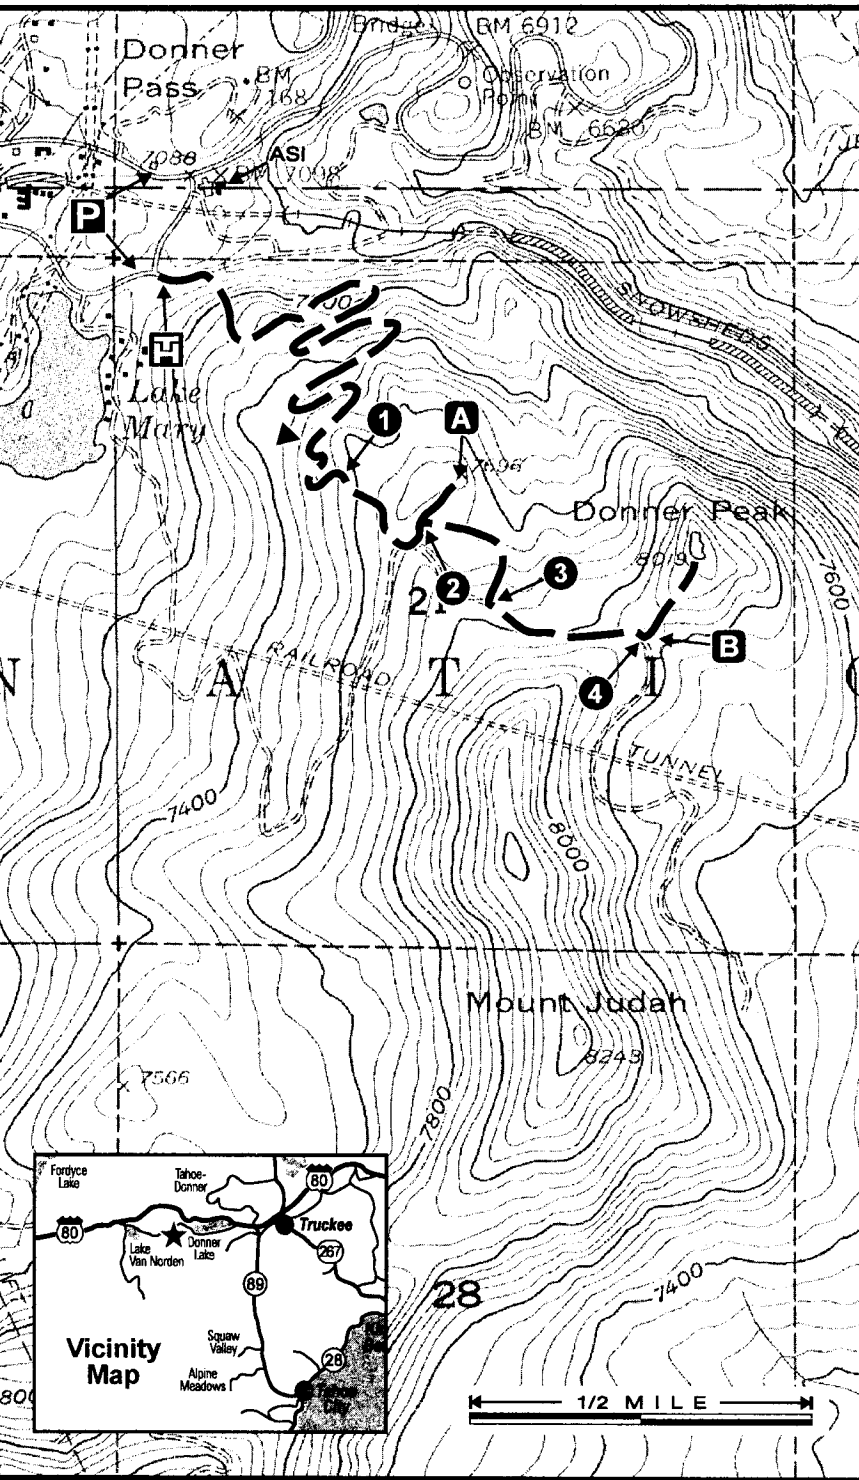

DONNER PEAK

Topo Map: Norden

P

Donner Pass

Lake Mary

1

A

2

3

4

B

Donner Peak

A

T

TUNNEY

Mount Judah

Vicinity Map

BM 168

BM 6912

Observation Point

BM 6620

ASI

BM 7008

Bridge

7800

28

7400

1/2 MILE