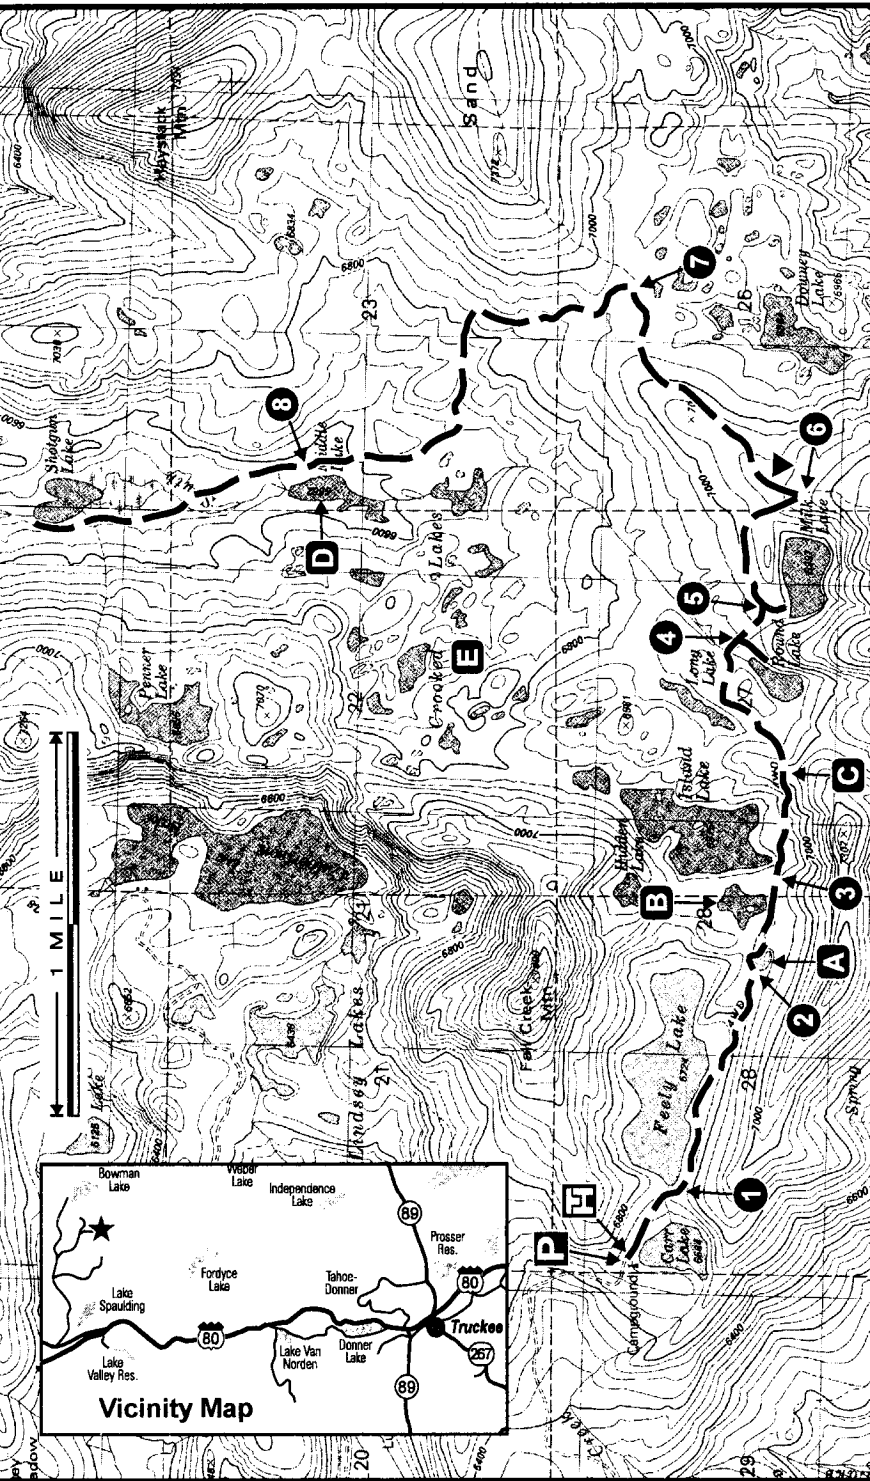

CARR LAKE TO SHOTGUN LAKE

Topo Maps: Graniteville, English Mountain

1 MILE