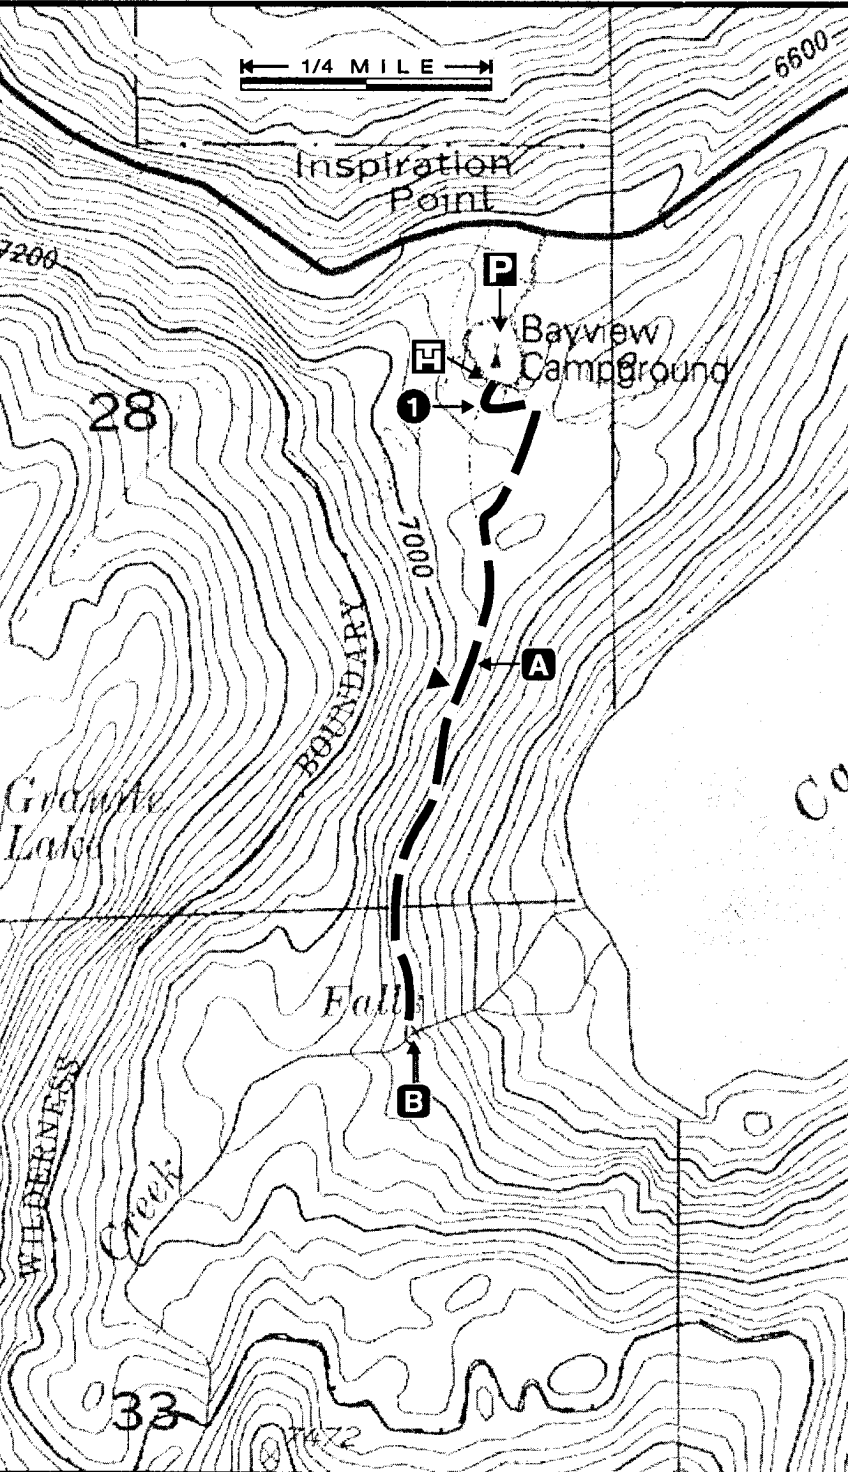

CASCADE CREEK FALLS TRAIL

Topo Map: Emerald Bay

← 1/4 MILE →

Inspiration
Point

P

Bayview
Campground

H

1

28

7000

BOUNDARY

A

Granite
Lake

Co

Falls

B

WILDERNESS
Creek

33

7472